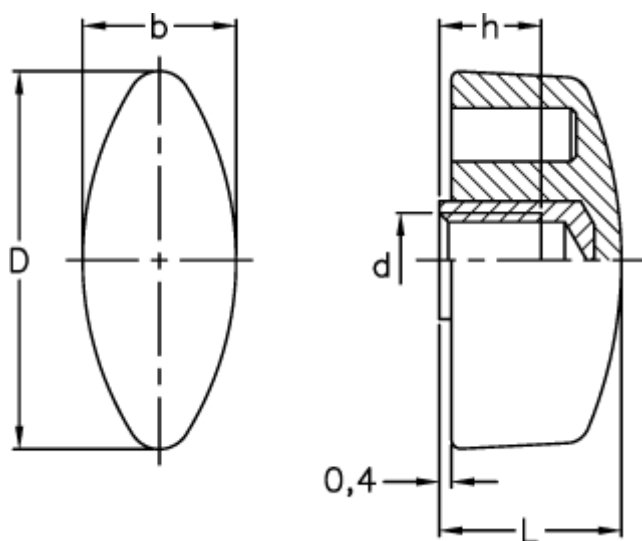

# Data Sheet

Article number: 2302008252

Description: E+G Wing knob  
CT.476/20 B-M4

## Measures

b	= 9.5
d	= 20
d 6H	= M4
h	= 6
L	= 11